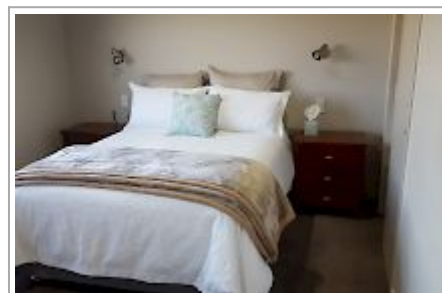

The B&B rooms and the Apartment have smart TVs with access to Netflix. There is free WiFi throughout and free parking.

Mountain bike enthusiasts? We provide safe storage and a workshop with a bike stand and tools. We are 5-minutes' drive to the Redwoods/Whakarewarewa Forest mountain bike park. Dale is happy to take you for a guided ride suited to your level.

We have a friendly Siamese cat.

Rotorua Views is a member of the Quality Assessed Bed and Breakfast Association.

Contact Information:

Phone: 07 350 1297

Mobile: 021 2122 108 or 027 448 1021

Address: 2 Linden Place, Matipo Heights, Rotorua.

Contact: Annie Thode

Location: We are in south-west Rotorua, 5 km from the centre.

Directions: We are just off Pukehangi Road, a key arterial road in West Rotorua. It's a 5-minute walk to Rotorua International Stadium. Driving distances: Te Puia (3 minutes), Mountain Bike Park (5 minutes), city centre (8 minutes), Redwoods (10 minutes).

GPS: -38.1569827,
176.21940410000002