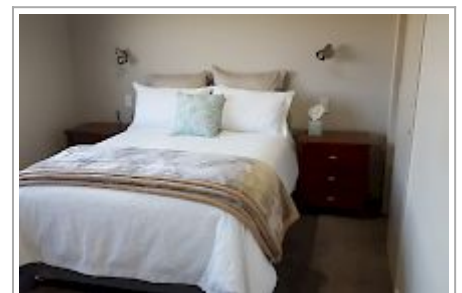

The B&B rooms and the Apartment have smart TVs with access to Netflix. There is free WiFi throughout and free parking.

Mountain bike enthusiasts? We provide safe storage and a workshop with a bike stand and tools. We are 5-minutes' drive to the Redwoods/Whakarewarewa Forest mountain bike park. Dale is happy to take you for a guided ride suited to your level.

We have a friendly Siamese cat.

Rotorua Views is a member of the Quality Assessed Bed and Breakfast Association.

Contact Information:

Phone: 07 350 1297

Mobile: 021 2122 108 or 027 448 1021

Address: 2 Linden Place, Matipo Heights, Rotorua.

Contact: Annie Thode

Location: We are in south-west Rotorua, 5 km from the centre.

Directions: We are just off Pukehangi Road, a key arterial road in West Rotorua. It's a 5-minute walk to Rotorua International Stadium. Driving distances: Te Puia (3 minutes), Mountain Bike Park (5 minutes), city centre (8 minutes), Redwoods (10 minutes).

GPS: -38.1569827,
176.21940410000002