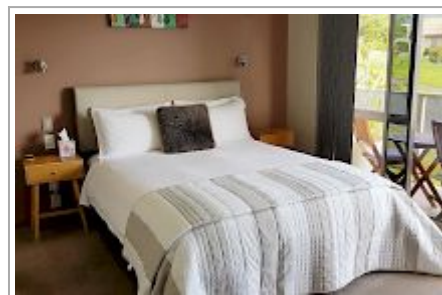

The B&B rooms and the Apartment have smart TVs with access to Netflix. There is free WiFi throughout and free parking.

Mountain bike enthusiasts? We provide safe storage and a workshop with a bike stand and tools. We are 5-minutes' drive to the Redwoods/Whakarewarewa Forest mountain bike park. Dale is happy to take you for a guided ride suited to your level.

We have a friendly Siamese cat.

Rotorua Views is a member of the Quality Assessed Bed and Breakfast Association.

Contact Information:

Phone: 07 350 1297

Mobile: 021 2122 108 or 027 448 1021

Address: 2 Linden Place, Matipo Heights, Rotorua.

Contact: Annie Thode

Location: We are in south-west Rotorua, 5 km from the centre.

Directions: We are just off Pukehangi Road, a key arterial road in West Rotorua. It's a 5-minute walk to Rotorua International Stadium. Driving distances: Te Puia (3 minutes), Mountain Bike Park (5 minutes), city centre (8 minutes), Redwoods (10 minutes).

GPS: -38.1569827,
176.21940410000002