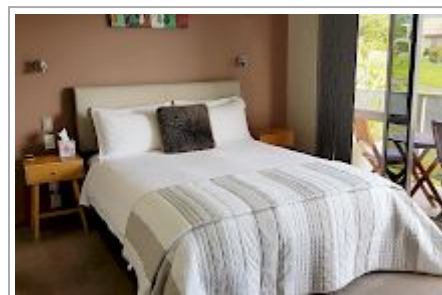

The B&B rooms and the Apartment have smart TVs with access to Netflix. There is free WiFi throughout and free parking.

Mountain bike enthusiasts? We provide safe storage and a workshop with a bike stand and tools. We are 5-minutes' drive to the Redwoods/Whakarewarewa Forest mountain bike park. Dale is happy to take you for a guided ride suited to your level.

We have a Siamese cat.

Rotorua Views is a member of the Quality Assessed Bed and Breakfast Association.

Contact Information:

Phone: 07 350 1297

Mobile: 021 2122 108 or 027 448 1021

Address: 2 Linden Place, Matipo Heights, Rotorua.

Contact: Annie Thode

Location: We are in south-west Rotorua, 5 km from the centre.

Directions: We are just off Pukehangi Road, a key arterial road in West Rotorua. It's a 5-minute walk to Rotorua International Stadium. Driving distances: Te Puia (3 minutes), Mountain Bike Park (5 minutes), city centre (8 minutes), Redwoods (10 minutes).

GPS: -38.1569827,
176.21940410000002