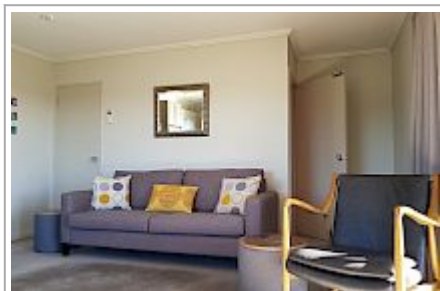

The B&B rooms and the Apartment have smart TVs with access to Netflix. There is free WiFi throughout and free parking.

Mountain bike enthusiasts? We provide safe storage and a workshop with a bike stand and tools. We are 5-minutes' drive to the Redwoods/Whakarewarewa Forest mountain bike park. Dale is happy to take you for a guided ride suited to your level.

We have a Siamese cat.

Rotorua Views is a member of the Quality Assessed Bed and Breakfast Association.

Contact Information:

Phone: 07 350 1297

Mobile: 021 2122 108 or 027 448 1021

Address: 2 Linden Place, Matipo Heights, Rotorua.

Contact: Annie Thode

Location: We are in south-west Rotorua, 5 km from the centre.

Directions: We are just off Pukehangi Road, a key arterial road in West Rotorua. It's a 5-minute walk to Rotorua International Stadium. Driving distances: Te Puia (3 minutes), Mountain Bike Park (5 minutes), city centre (8 minutes), Redwoods (10 minutes).

GPS: -38.1569827,
176.21940410000002