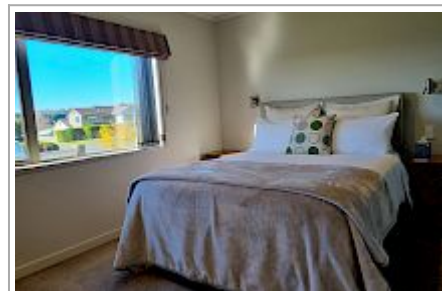

The B&B rooms and the Apartment have smart TVs with access to Netflix. There is free WiFi throughout and free parking.

Mountain bike enthusiasts? We provide safe storage and a workshop with a bike stand and tools. We are 5-minutes' drive to the Redwoods/Whakarewarewa Forest mountain bike park. Dale is happy to take you for a guided ride suited to your level.

We have a Siamese cat.

Rotorua Views is a member of the Quality Assessed Bed and Breakfast Association.

Contact Information:

Phone: 07 350 1297

Mobile: 021 2122 108 or 027 448 1021

Address: 2 Linden Place, Matipo Heights, Rotorua.

Contact: Annie Thode

Location: We are in south-west Rotorua, 5 km from the centre.

Directions: We are just off Pukehangi Road, a key arterial road in West Rotorua. It's a 5-minute walk to Rotorua International Stadium. Driving distances: Te Puia (3 minutes), Mountain Bike Park (5 minutes), city centre (8 minutes), Redwoods (10 minutes).

GPS: -38.1569827,
176.21940410000002