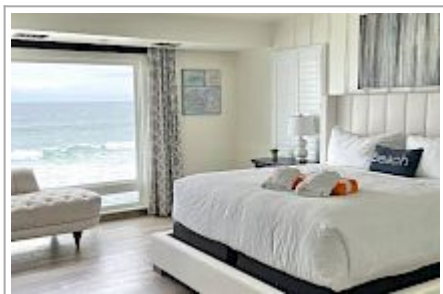

Beachside Paradise - bnb

Traditional "Kiwi Bach", right on the beach. Fully equipped for your holiday. Comfy beds and glorious outlook. Walk straight out onto the sandy beach, safe for swimming.
*****THIS PROPERTY CANNOT BE BOOKED - DEMONSTRATION ONLY*****

Contact Information:

Phone: 021 9874561

Address: 5QFM+66 Hahei,
Waikato Region, New Zealand

Contact: Th resident host next door

Location: Beachside Whitianga

Directions: follow your nose.

GPS: -36.8268788, 175.7830766