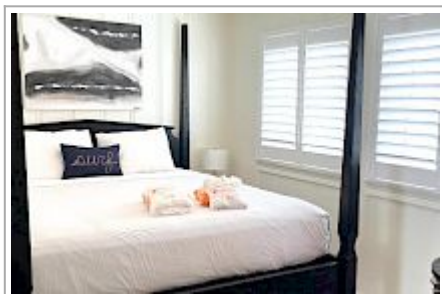

Beachside Paradise - bnb

Traditional "Kiwi Bach", right on the beach. Fully equipped for your holiday. Comfy beds and glorious outlook. Walk straight out onto the sandy beach, safe for swimming.
*****THIS PROPERTY CANNOT BE BOOKED - DEMONSTRATION ONLY*****

Contact Information:

Phone: 021 9874561

Address: 5QFM+66 Hahei,
Waikato Region, New Zealand

Contact: Th resident host next door

Location: Beachside Whitianga

Directions: follow your nose.

GPS: -36.8268788, 175.7830766