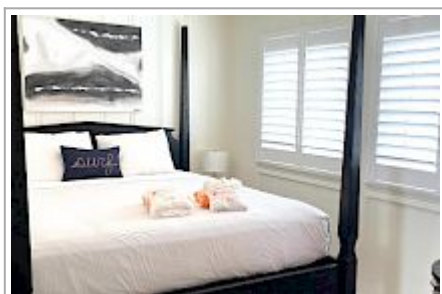

Beachside Paradise

Traditional "Kiwi Bach", right on the beach. Fully equipped for your holiday. Comfy beds and glorious outlook. Walk straight out onto the sandy beach, safe for swimming.

*****THIS PROPERTY CANNOT BE BOOKED - DEMONSTRATION ONLY*****

Contact Information:

Phone: 021 9874561

Address: 5QFM+66 Hahei,
Waikato Region, New Zealand

Contact: Th resident host next door

Location: Beachside Whitianga

Directions: follow your nose.

GPS: -36.8268788, 175.7830766