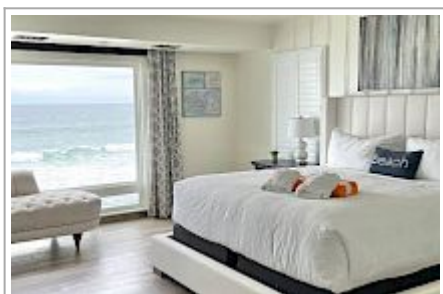

Beachside Paradise

Traditional "Kiwi Bach", right on the beach. Fully equipped for your holiday. Comfy beds and glorious outlook. Walk straight out onto the sandy beach, safe for swimming.

*****THIS PROPERTY CANNOT BE BOOKED - DEMONSTRATION ONLY*****

Contact Information:

Phone: 021 9874561

Address: 5QFM+66 Hahei,
Waikato Region, New Zealand

Contact: Th resident host next door

Location: Beachside Whitianga

Directions: follow your nose.

GPS: -36.8268788, 175.7830766