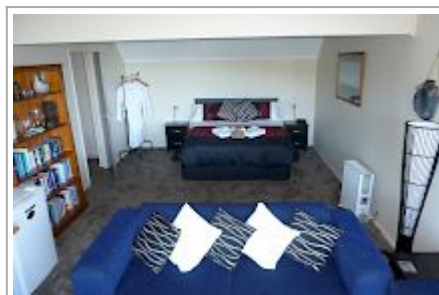

We only take one booking at a time, so the separate bathroom is only shared by members of your party. The accommodation is on the lower level of our home so there may be some footfall noise from above and separate access is available via steep steps on the side of the house. There is plenty of free parking on the road.

In summer you can share the use of our solar heated swimming pool or it's a short stroll down the hill to swim in the sea. For the adventurous there are bush walking tracks within the bay, or you can walk for longer distances to the cafes in Days Bay. There are bikes to hire in Eastbourne and there are many rides of varying distances all bea

Contact Information:

Phone: +64 4 568 3622

Mobile: +64 275482323

Address: 3 Latham Rd York Bay
Lower Hutt

Contact: Cathy Gilmour

Location: Drive times: Wellington
25 mins, Petone 10 mins,
Eastbourne 7 mins

Directions: Turn left into York Bay from Marine Drive (which is the road to Eastbourne). Go left at the T intersection and right at the next T intersection. A very sharp bend marks the start of Latham Rd and number 3 is 100 metres up the road with a wooden seat

GPS: -41.2630574,
174.91306269999995